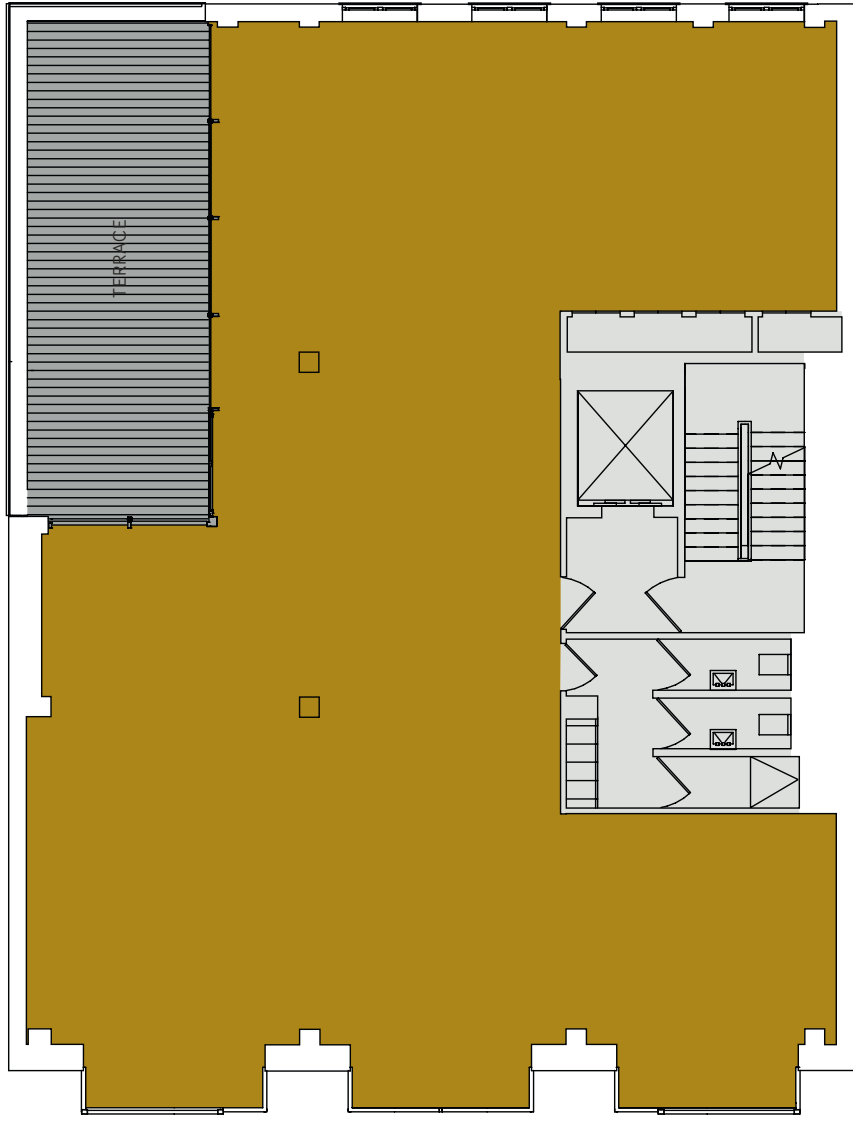

44
WHITFIELD
STREET

WHITFIELD STREET

Floor	sq ft	sq m
GROUND	2,173	201.9

Floor plans are for indicative purposes only and are subject to on site verification.
IPMS measurements available upon request.

44
WHITFIELD
STREET

WHITFIELD STREET

Floor	sq ft	sq m
FIRST	2,300	213.7

Floor plans are for indicative purposes only and are subject to on site verification.
IPMS measurements available upon request.

44
WHITFIELD
STREET

WHITFIELD STREET

Floor	sq ft	sq m
THIRD	2,026	188.2

Floor plans are for indicative purposes only and are subject to on site verification.
IPMS measurements available upon request.