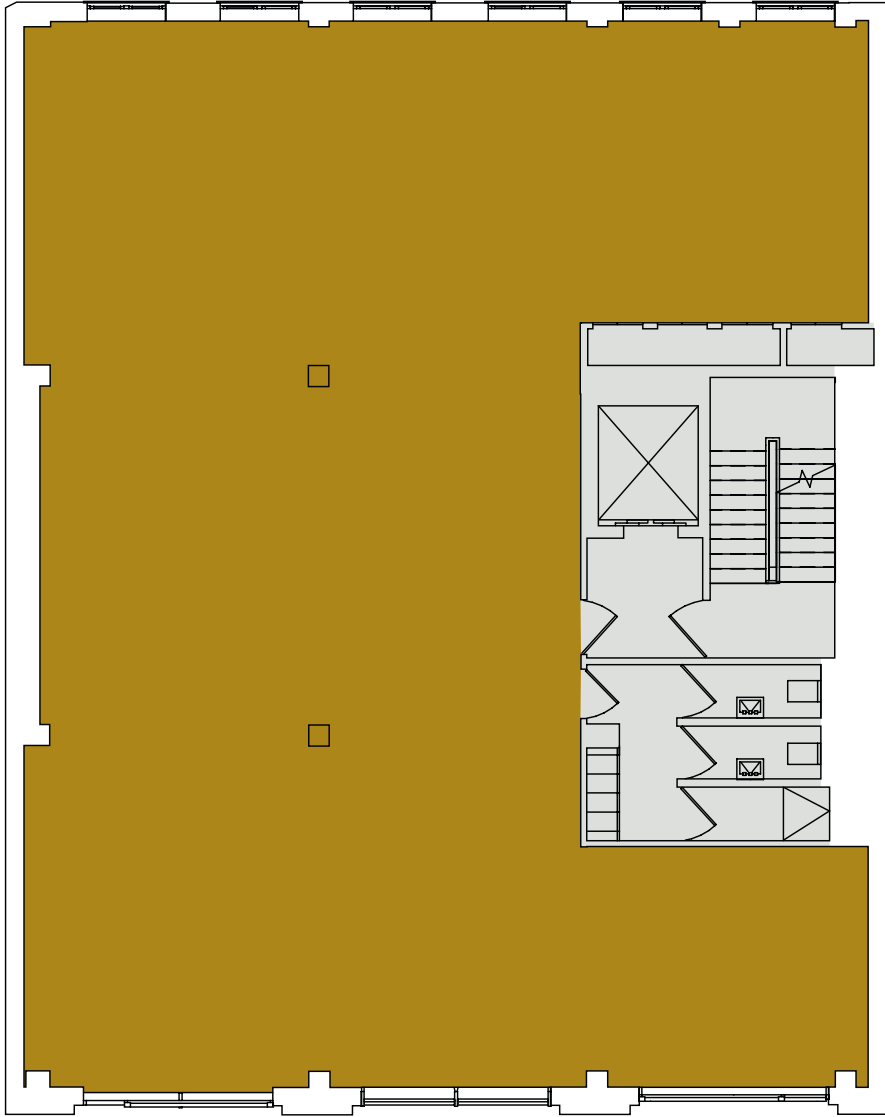

44
WHITFIELD
STREET

WHITFIELD STREET

Floor	sq ft	sq m
GROUND	2,173	201.9

Floor plans are for indicative purposes only and are subject to on site verification.
IPMS measurements available upon request.

44
WHITFIELD
STREET

WHITFIELD STREET

Floor	sq ft	sq m
FIRST	2,300	213.7

Floor plans are for indicative purposes only and are subject to on site verification.
IPMS measurements available upon request.

44
WHITFIELD
STREET

WHITFIELD STREET

Floor	sq ft	sq m
THIRD	2,026	188.2

Floor plans are for indicative purposes only and are subject to on site verification.
IPMS measurements available upon request.